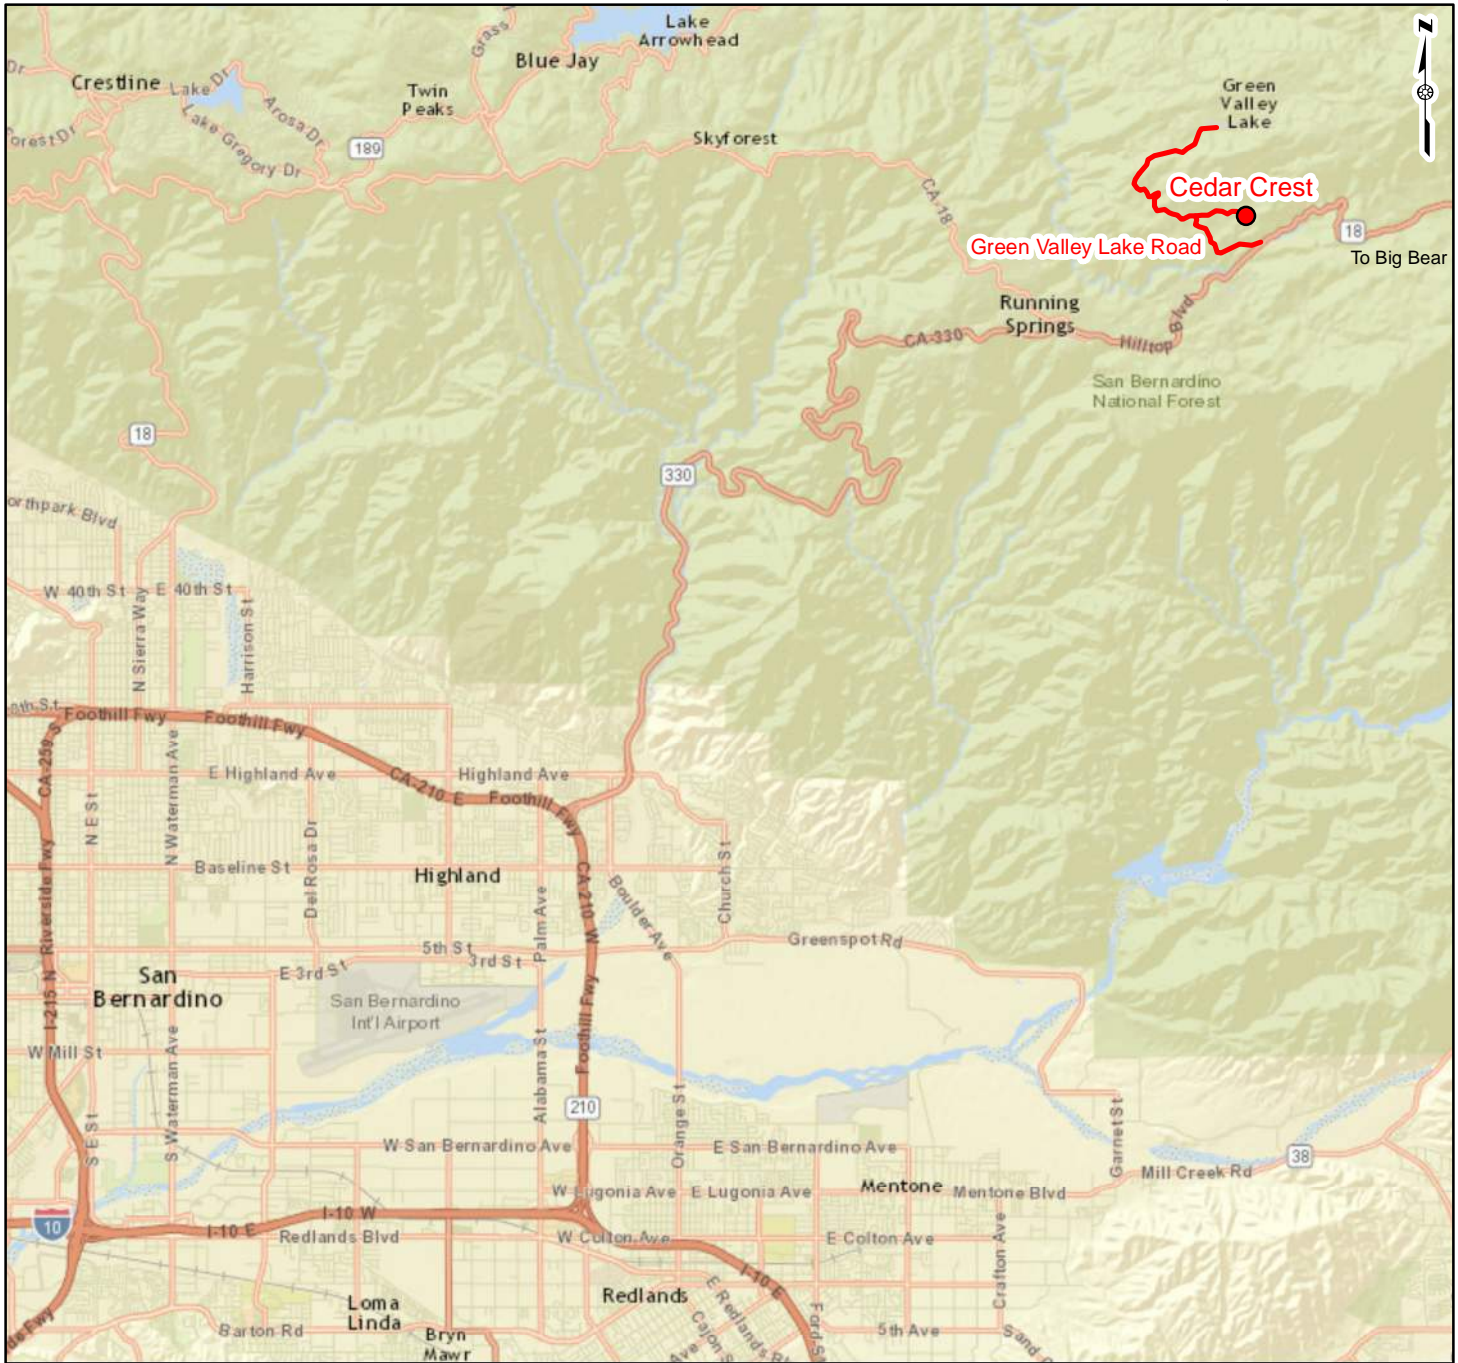

Directions to Cedar Crest

33325 Green Valley Lake Rd.
Arrowbear, Ca 92382

From Los Angeles County:
Take the 210 East toward San Bernardino.
Transition to the 330 North.
In Running Springs, continue on the 18 East toward Big Bear Lake.
Turn Left onto Green Valley Lake Road.
Turn Right onto Camp Cedar Crest Road.

From Orange County:
Take the 91 East toward Riverside.
Continue on the 215 North toward San Bernardino.
Transition to the 210 East.
Transition to the 330 North.
In Running Springs, continue on the 18 East toward Big Bear Lake.
Turn Left onto Green Valley Lake Road.
Turn Right onto Camp Cedar Crest Road.